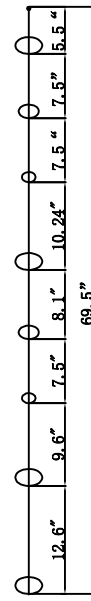

CRS39855PCY*1PC
L: 69.5"