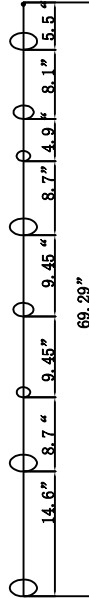

1. Turn breaker off for circuit on outlet where fixture is to be installed.
2. Remove X bracket from fixture and install to electrical box
3. Mark 4 holes on outer slots of bracket for hollow wall anchors
4. Remove X bracket from outlet
5. Drill 4 x 1/8" holes and insert hollow wall anchors
6. Reinstall X bracket to outlet and secure bracket to ceiling using 4 screws included into hollow wall anchors
7. Wire fixture to wires in outlet box. Green wire is for Ground.
8. Install fixture to bracket and tighten 4 nuts so that fixture meets the ceiling.
9. Install GU10 light bulb by inserting into socket and twist lock into place.
10. Install strings of glass onto pan. Suggested placement of glass strings are on directions by row.

**CRS39855PCA\*1PC**  
L: 63.39"

**CRS39855PCB\*1PC**  
L: 60.24"

**CRS39855PCC\*1PC**  
L: 61.42"

**CRS39855PCD\*2PCS**  
L: 59.84"

**CRS39855PCE\*2PCS**  
L: 61.02"

**CRS39855PCF\*2PCS**  
L: 63.78"

**CRS39855PCG\*2PCS**  
L: 59.84"

**CRS39855PCH\*1PC**  
L: 60.04"

**CRS39855PCI\*1PC**  
L: 63.78"

**CRS39855PCJ\*1PC**  
L: 59.84"

**CRS39855PCK\*1PC**  
L: 57.87"

**CRS39855PCL\*1PC**  
L: 63.39"

**CRS39855PCN\*2PCS**  
L: 63.78"

CRS39855PCM\*1PC  
L: 66.14"

CRS39855PCO\*2PCS  
L: 69.29"

CRS39855PCP\*2PCS  
L: 69.29"

CRS39855PCQ\*2PCS  
L: 68.11"

CRS39855PCR\*2PCS  
L: 69.29"

CRS39855PCS\*2PCS  
L: 64.57"

CRS39855PCT\*1PC  
L: 69.29"

CRS39855PCU\*1PC  
L: 69.29"