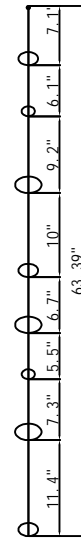

1. Turn breaker off for circuit on outlet where fixture is to be installed.
2. Remove X bracket from fixture and install to electrical box
3. Mark 4 holes on outer slots of bracket for hollow wall anchors
4. Remove X bracket from outlet
5. Drill 4 x 1/8" holes and insert hollow wall anchors
6. Reinstall X bracket to outlet and secure bracket to ceiling using 4 screws included into hollow wall anchors
7. Wire fixture to wires in outlet box. Green wire is for Ground.
8. Install fixture to bracket and tighten 4 nuts so that fixture meets the ceiling.
9. Install GU10 light bulb by inserting into socket and twist lock into place.
10. Install strings of glass onto pan. Suggested placement of glass strings are on directions by row.

**CRS39855PCA\*1PC**  
L: 63.39"

**CRS39855PCB\*1PC**  
L: 60.24"

**CRS39855PCC\*1PC**  
L: 61.42"

**CRS39855PCD\*2PCS**  
L: 59.84"

**CRS39855PCE\*2PCS**  
L: 61.02"

**CRS39855PCF\*2PCS**  
L: 63.78"

**CRS39855PCG\*2PCS**  
L: 59.84"

**CRS39855PCH\*1PC**  
L: 60.04"

**CRS39855PCI\*1PC**  
L: 63.78"

**CRS39855PCJ\*1PC**  
L: 59.84"

**CRS39855PCK\*1PC**  
L: 57.87"

**CRS39855PCL\*1PC**  
L: 63.39"

**CRS39855PCN\*2PCS**  
L: 63.78"

CRS39855PCM\*1PC  
L: 66.14"

CRS39855PCO\*2PCS  
L: 69.29"

CRS39855PCP\*2PCS  
L: 69.29"

CRS39855PCQ\*2PCS  
L: 68.11"

CRS39855PCR\*2PCS  
L: 69.29"

CRS39855PCS\*2PCS  
L: 64.57"

CRS39855PCT\*1PC  
L: 69.29"

CRS39855PCU\*1PC  
L: 69.29"