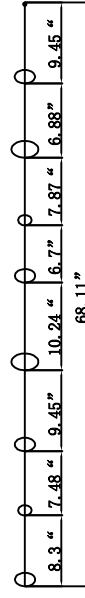

1. Turn breaker off for circuit on outlet where fixture is to be installed.
2. Remove X bracket from fixture and install to electrical box
3. Mark 4 holes on outer slots of bracket for hollow wall anchors
4. Remove X bracket from outlet
5. Drill 4 x 1/8" holes and insert hollow wall anchors
6. Reinstall X bracket to outlet and secure bracket to ceiling using 4 screws included into hollow wall anchors
7. Wire fixture to wires in outlet box. Green wire is for Ground.
8. Install fixture to bracket and tighten 4 nuts so that fixture meets the ceiling.
9. Install GU10 light bulb by inserting into socket and twist lock into place.
10. Install strings of glass onto pan. Suggested placement of glass strings are on directions by row.

**CRS39855PCA\*1PC**  
L: 63.39"

**CRS39855PCB\*1PC**  
L: 60.24"

**CRS39855PCC\*1PC**  
L: 61.42"

**CRS39855PCD\*2PCS**  
L: 59.84"

**CRS39855PCE\*2PCS**  
L: 61.02"

**CRS39855PCF\*2PCS**  
L: 63.78"

**CRS39855PCG\*2PCS**  
L: 59.84"

**CRS39855PCH\*1PC**  
L: 60.04"

**CRS39855PCI\*1PC**  
L: 63.78"

**CRS39855PCJ\*1PC**  
L: 59.84"

**CRS39855PCK\*1PC**  
L: 57.87"

**CRS39855PCL\*1PC**  
L: 63.39"

**CRS39855PCN\*2PCS**  
L: 63.78"

CRS39855PCM\*1PC  
L: 66.14"

CRS39855PCO\*2PCS  
L: 69.29"

CRS39855PCP\*2PCS  
L: 69.29"

CRS39855PCQ\*2PCS  
L: 68.11"

CRS39855PCR\*2PCS  
L: 69.29"

CRS39855PCS\*2PCS  
L: 64.57"

CRS39855PCT\*1PC  
L: 69.29"

CRS39855PCU\*1PC  
L: 69.29"