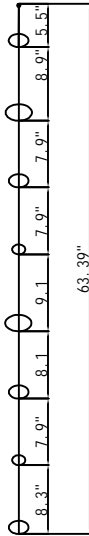

1. Turn breaker off for circuit on outlet where fixture is to be installed.
2. Remove X bracket from fixture and install to electrical box
3. Mark 4 holes on outer slots of bracket for hollow wall anchors
4. Remove X bracket from outlet
5. Drill 4 x 1/8" holes and insert hollow wall anchors
6. Reinstall X bracket to outlet and secure bracket to ceiling using 4 screws included into hollow wall anchors
7. Wire fixture to wires in outlet box. Green wire is for Ground.
8. Install fixture to bracket and tighten 4 nuts so that fixture meets the ceiling.
9. Install GU10 light bulb by inserting into socket and twist lock into place.
10. Install strings of glass onto pan. Suggested placement of glass strings are on directions by row.

**CRS39855PCA\*1PC**  
L: 63.39"

**CRS39855PCB\*1PC**  
L: 60.24"

**CRS39855PCC\*1PC**  
L: 61.42"

**CRS39855PCD\*2PCS**  
L: 59.84"

**CRS39855PCE\*2PCS**  
L: 61.02"

**CRS39855PCF\*2PCS**  
L: 63.78"

**CRS39855PCG\*2PCS**  
L: 59.84"

**CRS39855PCH\*1PC**  
L: 60.04"

**CRS39855PCI\*1PC**  
L: 63.78"

**CRS39855PCJ\*1PC**  
L: 59.84"

**CRS39855PCK\*1PC**  
L: 57.87"

**CRS39855PCL\*1PC**  
L: 63.39"

**CRS39855PCN\*2PCS**  
L: 63.78"

CRS39855PCM\*1PC  
L: 66.14"

CRS39855PCO\*2PCS  
L: 69.29"

CRS39855PCP\*2PCS  
L: 69.29"

CRS39855PCQ\*2PCS  
L: 68.11"

CRS39855PCR\*2PCS  
L: 69.29"

CRS39855PCS\*2PCS  
L: 64.57"

CRS39855PCT\*1PC  
L: 69.29"

CRS39855PCU\*1PC  
L: 69.29"