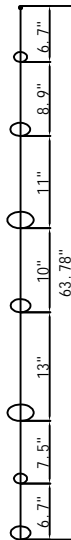

1. Turn breaker off for circuit on outlet where fixture is to be installed.
2. Remove X bracket from fixture and install to electrical box
3. Mark 4 holes on outer slots of bracket for hollow wall anchors
4. Remove X bracket from outlet
5. Drill 4 x 1/8" holes and insert hollow wall anchors
6. Reinstall X bracket to outlet and secure bracket to ceiling using 4 screws included into hollow wall anchors
7. Wire fixture to wires in outlet box. Green wire is for Ground.
8. Install fixture to bracket and tighten 4 nuts so that fixture meets the ceiling.
9. Install GU10 light bulb by inserting into socket and twist lock into place.
10. Install strings of glass onto pan. Suggested placement of glass strings are on directions by row.

**CRS39855PCA\*1PC**  
L: 63.39"

**CRS39855PCB\*1PC**  
L: 60.24"

**CRS39855PCC\*1PC**  
L: 61.42"

**CRS39855PCD\*2PCS**  
L: 59.84"

**CRS39855PCE\*2PCS**  
L: 61.02"

**CRS39855PCF\*2PCS**  
L: 63.78"

**CRS39855PCG\*2PCS**  
L: 59.84"

**CRS39855PCH\*1PC**  
L: 60.04"

**CRS39855PCI\*1PC**  
L: 63.78"

**CRS39855PCJ\*1PC**  
L: 59.84"

**CRS39855PCK\*1PC**  
L: 57.87"

**CRS39855PCL\*1PC**  
L: 63.39"

**CRS39855PCN\*2PCS**  
L: 63.78"

CRS39855PCM\*1PC  
L: 66.14"

CRS39855PCO\*2PCS  
L: 69.29"

CRS39855PCP\*2PCS  
L: 69.29"

CRS39855PCQ\*2PCS  
L: 68.11"

CRS39855PCR\*2PCS  
L: 69.29"

CRS39855PCS\*2PCS  
L: 64.57"

CRS39855PCT\*1PC  
L: 69.29"

CRS39855PCU\*1PC  
L: 69.29"