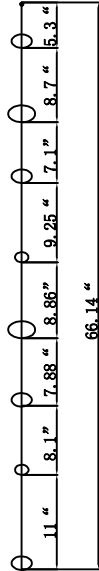

1. Turn breaker off for circuit on outlet where fixture is to be installed.
2. Remove X bracket from fixture and install to electrical box
3. Mark 4 holes on outer slots of bracket for hollow wall anchors
4. Remove X bracket from outlet
5. Drill 4 x 1/8" holes and insert hollow wall anchors
6. Reinstall X bracket to outlet and secure bracket to ceiling using 4 screws included into hollow wall anchors
7. Wire fixture to wires in outlet box. Green wire is for Ground.
8. Install fixture to bracket and tighten 4 nuts so that fixture meets the ceiling.
9. Install GU10 light bulb by inserting into socket and twist lock into place.
10. Install strings of glass onto pan. Suggested placement of glass strings are on directions by row.

**CRS39855PCA\*1PC**  
L: 63.39"

**CRS39855PCB\*1PC**  
L: 60.24"

**CRS39855PCC\*1PC**  
L: 61.42"

**CRS39855PCD\*2PCS**  
L: 59.84"

**CRS39855PCE\*2PCS**  
L: 61.02"

**CRS39855PCF\*2PCS**  
L: 63.78"

**CRS39855PCG\*2PCS**  
L: 59.84"

**CRS39855PCH\*1PC**  
L: 60.04"

**CRS39855PCI\*1PC**  
L: 63.78"

**CRS39855PCJ\*1PC**  
L: 59.84"

**CRS39855PCK\*1PC**  
L: 57.87"

**CRS39855PCL\*1PC**  
L: 63.39"

**CRS39855PCN\*2PCS**  
L: 63.78"

CRS39855PCM\*1PC  
L: 66.14"

CRS39855PCO\*2PCS  
L: 69.29"

CRS39855PCP\*2PCS  
L: 69.29"

CRS39855PCQ\*2PCS  
L: 68.11"

CRS39855PCR\*2PCS  
L: 69.29"

CRS39855PCS\*2PCS  
L: 64.57"

CRS39855PCT\*1PC  
L: 69.29"

CRS39855PCU\*1PC  
L: 69.29"