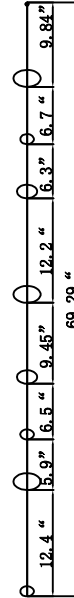

1. Turn breaker off for circuit on outlet where fixture is to be installed.
2. Remove X bracket from fixture and install to electrical box
3. Mark 4 holes on outer slots of bracket for hollow wall anchors
4. Remove X bracket from outlet
5. Drill 4 x 1/8" holes and insert hollow wall anchors
6. Reinstall X bracket to outlet and secure bracket to ceiling using 4 screws included into hollow wall anchors
7. Wire fixture to wires in outlet box. Green wire is for Ground.
8. Install fixture to bracket and tighten 4 nuts so that fixture meets the ceiling.
9. Install GU10 light bulb by inserting into socket and twist lock into place.
10. Install strings of glass onto pan. Suggested placement of glass strings are on directions by row.

**CRS39855PCA\*1PC**  
L: 63.39"

**CRS39855PCB\*1PC**  
L: 60.24"

**CRS39855PCC\*1PC**  
L: 61.42"

**CRS39855PCD\*2PCS**  
L: 59.84"

**CRS39855PCE\*2PCS**  
L: 61.02"

**CRS39855PCF\*2PCS**  
L: 63.78"

**CRS39855PCG\*2PCS**  
L: 59.84"

**CRS39855PCH\*1PC**  
L: 60.04"

**CRS39855PCI\*1PC**  
L: 63.78"

**CRS39855PCJ\*1PC**  
L: 59.84"

**CRS39855PCK\*1PC**  
L: 57.87"

**CRS39855PCL\*1PC**  
L: 63.39"

**CRS39855PCN\*2PCS**  
L: 63.78"

CRS39855PCM\*1PC  
L: 66.14"

CRS39855PCO\*2PCS  
L: 69.29"

CRS39855PCP\*2PCS  
L: 69.29"

CRS39855PCQ\*2PCS  
L: 68.11"

CRS39855PCR\*2PCS  
L: 69.29"

CRS39855PCS\*2PCS  
L: 64.57"

CRS39855PCT\*1PC  
L: 69.29"

CRS39855PCU\*1PC  
L: 69.29"