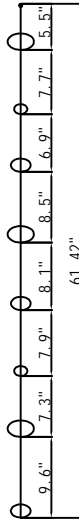

1. Turn breaker off for circuit on outlet where fixture is to be installed.
2. Remove X bracket from fixture and install to electrical box
3. Mark 4 holes on outer slots of bracket for hollow wall anchors
4. Remove X bracket from outlet
5. Drill 4 x 1/8" holes and insert hollow wall anchors
6. Reinstall X bracket to outlet and secure bracket to ceiling using 4 screws included into hollow wall anchors
7. Wire fixture to wires in outlet box. Green wire is for Ground.
8. Install fixture to bracket and tighten 4 nuts so that fixture meets the ceiling.
9. Install GU10 light bulb by inserting into socket and twist lock into place.
10. Install strings of glass onto pan. Suggested placement of glass strings are on directions by row.

**CRS39855PCA\*1PC**  
L: 63.39"

**CRS39855PCB\*1PC**  
L: 60.24"

**CRS39855PCC\*1PC**  
L: 61.42"

**CRS39855PCD\*2PCS**  
L: 59.84"

**CRS39855PCE\*2PCS**  
L: 61.02"

**CRS39855PCF\*2PCS**  
L: 63.78"

**CRS39855PCG\*2PCS**  
L: 59.84"

**CRS39855PCH\*1PC**  
L: 60.04"

**CRS39855PCI\*1PC**  
L: 63.78"

**CRS39855PCJ\*1PC**  
L: 59.84"

**CRS39855PCK\*1PC**  
L: 57.87"

**CRS39855PCL\*1PC**  
L: 63.39"

**CRS39855PCN\*2PCS**  
L: 63.78"

CRS39855PCM\*1PC  
L: 66.14"

CRS39855PCO\*2PCS  
L: 69.29"

CRS39855PCP\*2PCS  
L: 69.29"

CRS39855PCQ\*2PCS  
L: 68.11"

CRS39855PCR\*2PCS  
L: 69.29"

CRS39855PCS\*2PCS  
L: 64.57"

CRS39855PCT\*1PC  
L: 69.29"

CRS39855PCU\*1PC  
L: 69.29"