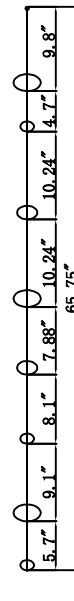

CRS39855PCX*1PC
L: 65.75"