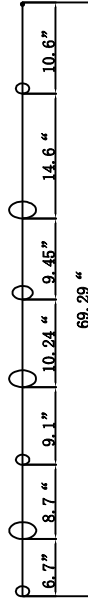

1. Turn breaker off for circuit on outlet where fixture is to be installed.
2. Remove X bracket from fixture and install to electrical box
3. Mark 4 holes on outer slots of bracket for hollow wall anchors
4. Remove X bracket from outlet
5. Drill 4 x 1/8" holes and insert hollow wall anchors
6. Reinstall X bracket to outlet and secure bracket to ceiling using 4 screws included into hollow wall anchors
7. Wire fixture to wires in outlet box. Green wire is for Ground.
8. Install fixture to bracket and tighten 4 nuts so that fixture meets the ceiling.
9. Install GU10 light bulb by inserting into socket and twist lock into place.
10. Install strings of glass onto pan. Suggested placement of glass strings are on directions by row.

**CRS39855PCA\*1PC**  
L: 63.39"

**CRS39855PCB\*1PC**  
L: 60.24"

**CRS39855PCC\*1PC**  
L: 61.42"

**CRS39855PCD\*2PCS**  
L: 59.84"

**CRS39855PCE\*2PCS**  
L: 61.02"

**CRS39855PCF\*2PCS**  
L: 63.78"

**CRS39855PCG\*2PCS**  
L: 59.84"

**CRS39855PCH\*1PC**  
L: 60.04"

**CRS39855PCI\*1PC**  
L: 63.78"

**CRS39855PCJ\*1PC**  
L: 59.84"

**CRS39855PCK\*1PC**  
L: 57.87"

**CRS39855PCL\*1PC**  
L: 63.39"

**CRS39855PCN\*2PCS**  
L: 63.78"

CRS39855PCM\*1PC  
L: 66.14"

CRS39855PCO\*2PCS  
L: 69.29"

CRS39855PCP\*2PCS  
L: 69.29"

CRS39855PCQ\*2PCS  
L: 68.11"

CRS39855PCR\*2PCS  
L: 69.29"

CRS39855PCS\*2PCS  
L: 64.57"

CRS39855PCT\*1PC  
L: 69.29"

CRS39855PCU\*1PC  
L: 69.29"