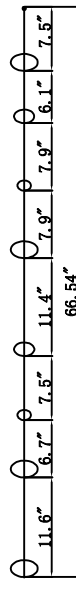

1. Turn breaker off for circuit on outlet where fixture is to be installed.
2. Remove X bracket from fixture and install to electrical box
3. Mark 4 holes on outer slots of bracket for hollow wall anchors
4. Remove X bracket from outlet
5. Drill 4 x 1/8" holes and insert hollow wall anchors
6. Reinstall X bracket to outlet and secure bracket to ceiling using 4 screws included into hollow wall anchors
7. Wire fixture to wires in outlet box. Green wire is for Ground.
8. Install fixture to bracket and tighten 4 nuts so that fixture meets the ceiling.
9. Install GU10 light bulb by inserting into socket and twist lock into place.
10. Install strings of glass onto pan. Suggested placement of glass strings are on directions by row.

**CRS39855PCA\*1PC**  
L: 63.39"

**CRS39855PCB\*1PC**  
L: 60.24"

**CRS39855PCC\*1PC**  
L: 61.42"

**CRS39855PCD\*2PCS**  
L: 59.84"

**CRS39855PCE\*2PCS**  
L: 61.02"

**CRS39855PCF\*2PCS**  
L: 63.78"

**CRS39855PCG\*2PCS**  
L: 59.84"

**CRS39855PCH\*1PC**  
L: 60.04"

**CRS39855PCI\*1PC**  
L: 63.78"

**CRS39855PCJ\*1PC**  
L: 59.84"

**CRS39855PCK\*1PC**  
L: 57.87"

**CRS39855PCL\*1PC**  
L: 63.39"

**CRS39855PCN\*2PCS**  
L: 63.78"

CRS39855PCM\*1PC  
L: 66.14"

CRS39855PCO\*2PCS  
L: 69.29"

CRS39855PCP\*2PCS  
L: 69.29"

CRS39855PCQ\*2PCS  
L: 68.11"

CRS39855PCR\*2PCS  
L: 69.29"

CRS39855PCS\*2PCS  
L: 64.57"

CRS39855PCT\*1PC  
L: 69.29"

CRS39855PCU\*1PC  
L: 69.29"