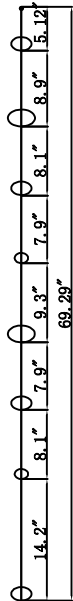

1. Turn breaker off for circuit on outlet where fixture is to be installed.
2. Remove X bracket from fixture and install to electrical box
3. Mark 4 holes on outer slots of bracket for hollow wall anchors
4. Remove X bracket from outlet
5. Drill 4 x 1/8" holes and insert hollow wall anchors
6. Reinstall X bracket to outlet and secure bracket to ceiling using 4 screws included into hollow wall anchors
7. Wire fixture to wires in outlet box. Green wire is for Ground.
8. Install fixture to bracket and tighten 4 nuts so that fixture meets the ceiling.
9. Install GU10 light bulb by inserting into socket and twist lock into place.
10. Install strings of glass onto pan. Suggested placement of glass strings are on directions by row.

**CRS39855PCA\*1PC**  
L: 63.39"

**CRS39855PCB\*1PC**  
L: 60.24"

**CRS39855PCC\*1PC**  
L: 61.42"

**CRS39855PCD\*2PCS**  
L: 59.84"

**CRS39855PCE\*2PCS**  
L: 61.02"

**CRS39855PCF\*2PCS**  
L: 63.78"

**CRS39855PCG\*2PCS**  
L: 59.84"

**CRS39855PCH\*1PC**  
L: 60.04"

**CRS39855PCI\*1PC**  
L: 63.78"

**CRS39855PCJ\*1PC**  
L: 59.84"

**CRS39855PCK\*1PC**  
L: 57.87"

**CRS39855PCL\*1PC**  
L: 63.39"

**CRS39855PCN\*2PCS**  
L: 63.78"

CRS39855PCM\*1PC  
L: 66.14"

CRS39855PCO\*2PCS  
L: 69.29"

CRS39855PCP\*2PCS  
L: 69.29"

CRS39855PCQ\*2PCS  
L: 68.11"

CRS39855PCR\*2PCS  
L: 69.29"

CRS39855PCS\*2PCS  
L: 64.57"

CRS39855PCT\*1PC  
L: 69.29"

CRS39855PCU\*1PC  
L: 69.29"