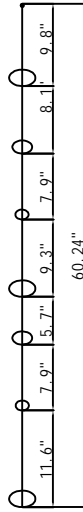

1. Turn breaker off for circuit on outlet where fixture is to be installed.
2. Remove X bracket from fixture and install to electrical box
3. Mark 4 holes on outer slots of bracket for hollow wall anchors
4. Remove X bracket from outlet
5. Drill 4 x 1/8" holes and insert hollow wall anchors
6. Reinstall X bracket to outlet and secure bracket to ceiling using 4 screws included into hollow wall anchors
7. Wire fixture to wires in outlet box. Green wire is for Ground.
8. Install fixture to bracket and tighten 4 nuts so that fixture meets the ceiling.
9. Install GU10 light bulb by inserting into socket and twist lock into place.
10. Install strings of glass onto pan. Suggested placement of glass strings are on directions by row.

**CRS39855PCA\*1PC**  
L: 63.39"

**CRS39855PCB\*1PC**  
L: 60.24"

**CRS39855PCC\*1PC**  
L: 61.42"

**CRS39855PCD\*2PCS**  
L: 59.84"

**CRS39855PCE\*2PCS**  
L: 61.02"

**CRS39855PCF\*2PCS**  
L: 63.78"

**CRS39855PCG\*2PCS**  
L: 59.84"

**CRS39855PCH\*1PC**  
L: 60.04"

**CRS39855PCI\*1PC**  
L: 63.78"

**CRS39855PCJ\*1PC**  
L: 59.84"

**CRS39855PCK\*1PC**  
L: 57.87"

**CRS39855PCL\*1PC**  
L: 63.39"

**CRS39855PCN\*2PCS**  
L: 63.78"

CRS39855PCM\*1PC  
L: 66.14"

CRS39855PCO\*2PCS  
L: 69.29"

CRS39855PCP\*2PCS  
L: 69.29"

CRS39855PCQ\*2PCS  
L: 68.11"

CRS39855PCR\*2PCS  
L: 69.29"

CRS39855PCS\*2PCS  
L: 64.57"

CRS39855PCT\*1PC  
L: 69.29"

CRS39855PCU\*1PC  
L: 69.29"