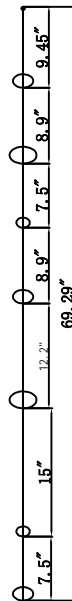

CRS39855PCW*1PC
L: 69.29"