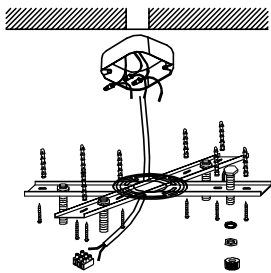

1. Turn breaker off for circuit on outlet where fixture is to be installed.
2. Remove X bracket from fixture and install to electrical box
3. Mark 4 holes on outer slots of bracket for hollow wall anchors
4. Remove X bracket from outlet
5. Drill 4 x 1/8" holes and insert hollow wall anchors
6. Reinstall X bracket to outlet and secure bracket to ceiling using 4 screws included into hollow wall anchors
7. Wire fixture to wires in outlet box. Green wire is for Ground.
8. Install fixture to bracket and tighten 4 nuts so that fixture meets the ceiling.
9. Install GU10 light bulb by inserting into socket and twist lock into place.
10. Install strings of glass onto pan. Suggested placement of glass strings are on directions by row.

GU10 halogen bulbs can be dimmed using standard triac dimmers. It is recommended that GU10 LED bulbs be dimmed using Lutron CL dimmers.

CRY Code	MAXIM CRY#
A	CRS39855PCA
B	CRS39855PCB
C	CRS39855PCC
D	CRS39855PCD
E	CRS39855PCE
F	CRS39855PCF
G	CRS39855PCG
H	CRS39855PCH
I	CRS39855PCI
J	CRS39855PCJ
K	CRS39855PCK
L	CRS39855PCL
M	CRS39855PCM
N	CRS39855PCN
O	CRS39855PCO
P	CRS39855PCP
Q	CRS39855PCQ
R	CRS39855PCR
S	CRS39855PCS
T	CRS39855PCT
U	CRS39855PCU
V	CRS39855PCV
W	CRS39855PCW
X	CRS39855PCX
Y	CRS39855PCY

**CRS39855PCA\*1PC**  
L: 63.39"

**CRS39855PCB\*1PC**  
L: 60.24"

**CRS39855PCC\*1PC**  
L: 61.42"

**CRS39855PCD\*2PCS**  
L: 59.84"

**CRS39855PCE\*2PCS**  
L: 61.02"

**CRS39855PCF\*2PCS**  
L: 63.78"

**CRS39855PCG\*2PCS**  
L: 59.84"