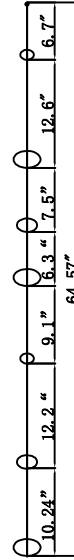

1. Turn breaker off for circuit on outlet where fixture is to be installed.
2. Remove X bracket from fixture and install to electrical box
3. Mark 4 holes on outer slots of bracket for hollow wall anchors
4. Remove X bracket from outlet
5. Drill 4 x 1/8" holes and insert hollow wall anchors
6. Reinstall X bracket to outlet and secure bracket to ceiling using 4 screws included into hollow wall anchors
7. Wire fixture to wires in outlet box. Green wire is for Ground.
8. Install fixture to bracket and tighten 4 nuts so that fixture meets the ceiling.
9. Install GU10 light bulb by inserting into socket and twist lock into place.
10. Install strings of glass onto pan. Suggested placement of glass strings are on directions by row.

**CRS39855PCA\*1PC**  
L: 63.39"

**CRS39855PCB\*1PC**  
L: 60.24"

**CRS39855PCC\*1PC**  
L: 61.42"

**CRS39855PCD\*2PCS**  
L: 59.84"

**CRS39855PCE\*2PCS**  
L: 61.02"

**CRS39855PCF\*2PCS**  
L: 63.78"

**CRS39855PCG\*2PCS**  
L: 59.84"

**CRS39855PCH\*1PC**  
L: 60.04"

**CRS39855PCI\*1PC**  
L: 63.78"

**CRS39855PCJ\*1PC**  
L: 59.84"

**CRS39855PCK\*1PC**  
L: 57.87"

**CRS39855PCL\*1PC**  
L: 63.39"

**CRS39855PCN\*2PCS**  
L: 63.78"

CRS39855PCM\*1PC  
L: 66.14"

CRS39855PCO\*2PCS  
L: 69.29"

CRS39855PCP\*2PCS  
L: 69.29"

CRS39855PCQ\*2PCS  
L: 68.11"

CRS39855PCR\*2PCS  
L: 69.29"

CRS39855PCS\*2PCS  
L: 64.57"

CRS39855PCT\*1PC  
L: 69.29"

CRS39855PCU\*1PC  
L: 69.29"