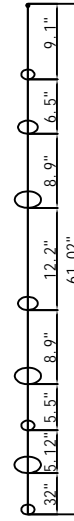

1. Turn breaker off for circuit on outlet where fixture is to be installed.
2. Remove X bracket from fixture and install to electrical box
3. Mark 4 holes on outer slots of bracket for hollow wall anchors
4. Remove X bracket from outlet
5. Drill 4 x 1/8" holes and insert hollow wall anchors
6. Reinstall X bracket to outlet and secure bracket to ceiling using 4 screws included into hollow wall anchors
7. Wire fixture to wires in outlet box. Green wire is for Ground.
8. Install fixture to bracket and tighten 4 nuts so that fixture meets the ceiling.
9. Install GU10 light bulb by inserting into socket and twist lock into place.
10. Install strings of glass onto pan. Suggested placement of glass strings are on directions by row.

**CRS39855PCA\*1PC**  
L: 63.39"

**CRS39855PCB\*1PC**  
L: 60.24"

**CRS39855PCC\*1PC**  
L: 61.42"

**CRS39855PCD\*2PCS**  
L: 59.84"

**CRS39855PCE\*2PCS**  
L: 61.02"

**CRS39855PCF\*2PCS**  
L: 63.78"

**CRS39855PCG\*2PCS**  
L: 59.84"

**CRS39855PCH\*1PC**  
L: 60.04"

**CRS39855PCI\*1PC**  
L: 63.78"

**CRS39855PCJ\*1PC**  
L: 59.84"

**CRS39855PCK\*1PC**  
L: 57.87"

**CRS39855PCL\*1PC**  
L: 63.39"

**CRS39855PCN\*2PCS**  
L: 63.78"

CRS39855PCM\*1PC  
L: 66.14"

CRS39855PCO\*2PCS  
L: 69.29"

CRS39855PCP\*2PCS  
L: 69.29"

CRS39855PCQ\*2PCS  
L: 68.11"

CRS39855PCR\*2PCS  
L: 69.29"

CRS39855PCS\*2PCS  
L: 64.57"

CRS39855PCT\*1PC  
L: 69.29"

CRS39855PCU\*1PC  
L: 69.29"