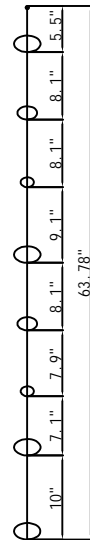

1. Turn breaker off for circuit on outlet where fixture is to be installed.
2. Remove X bracket from fixture and install to electrical box
3. Mark 4 holes on outer slots of bracket for hollow wall anchors
4. Remove X bracket from outlet
5. Drill 4 x 1/8" holes and insert hollow wall anchors
6. Reinstall X bracket to outlet and secure bracket to ceiling using 4 screws included into hollow wall anchors
7. Wire fixture to wires in outlet box. Green wire is for Ground.
8. Install fixture to bracket and tighten 4 nuts so that fixture meets the ceiling.
9. Install GU10 light bulb by inserting into socket and twist lock into place.
10. Install strings of glass onto pan. Suggested placement of glass strings are on directions by row.

**CRS39855PCA\*1PC**  
L: 63.39"

**CRS39855PCB\*1PC**  
L: 60.24"

**CRS39855PCC\*1PC**  
L: 61.42"

**CRS39855PCD\*2PCS**  
L: 59.84"

**CRS39855PCE\*2PCS**  
L: 61.02"

**CRS39855PCF\*2PCS**  
L: 63.78"

**CRS39855PCG\*2PCS**  
L: 59.84"

**CRS39855PCH\*1PC**  
L: 60.04"

**CRS39855PCI\*1PC**  
L: 63.78"

**CRS39855PCJ\*1PC**  
L: 59.84"

**CRS39855PCK\*1PC**  
L: 57.87"

**CRS39855PCL\*1PC**  
L: 63.39"

**CRS39855PCN\*2PCS**  
L: 63.78"

CRS39855PCM\*1PC  
L: 66.14"

CRS39855PCO\*2PCS  
L: 69.29"

CRS39855PCP\*2PCS  
L: 69.29"

CRS39855PCQ\*2PCS  
L: 68.11"

CRS39855PCR\*2PCS  
L: 69.29"

CRS39855PCS\*2PCS  
L: 64.57"

CRS39855PCT\*1PC  
L: 69.29"

CRS39855PCU\*1PC  
L: 69.29"