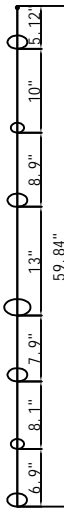

1. Turn breaker off for circuit on outlet where fixture is to be installed.
2. Remove X bracket from fixture and install to electrical box
3. Mark 4 holes on outer slots of bracket for hollow wall anchors
4. Remove X bracket from outlet
5. Drill 4 x 1/8" holes and insert hollow wall anchors
6. Reinstall X bracket to outlet and secure bracket to ceiling using 4 screws included into hollow wall anchors
7. Wire fixture to wires in outlet box. Green wire is for Ground.
8. Install fixture to bracket and tighten 4 nuts so that fixture meets the ceiling.
9. Install GU10 light bulb by inserting into socket and twist lock into place.
10. Install strings of glass onto pan. Suggested placement of glass strings are on directions by row.

**CRS39855PCA\*1PC**  
L: 63.39"

**CRS39855PCB\*1PC**  
L: 60.24"

**CRS39855PCC\*1PC**  
L: 61.42"

**CRS39855PCD\*2PCS**  
L: 59.84"

**CRS39855PCE\*2PCS**  
L: 61.02"

**CRS39855PCF\*2PCS**  
L: 63.78"

**CRS39855PCG\*2PCS**  
L: 59.84"

**CRS39855PCH\*1PC**  
L: 60.04"

**CRS39855PCI\*1PC**  
L: 63.78"

**CRS39855PCJ\*1PC**  
L: 59.84"

**CRS39855PCK\*1PC**  
L: 57.87"

**CRS39855PCL\*1PC**  
L: 63.39"

**CRS39855PCN\*2PCS**  
L: 63.78"

CRS39855PCM\*1PC  
L: 66.14"

CRS39855PCO\*2PCS  
L: 69.29"

CRS39855PCP\*2PCS  
L: 69.29"

CRS39855PCQ\*2PCS  
L: 68.11"

CRS39855PCR\*2PCS  
L: 69.29"

CRS39855PCS\*2PCS  
L: 64.57"

CRS39855PCT\*1PC  
L: 69.29"

CRS39855PCU\*1PC  
L: 69.29"