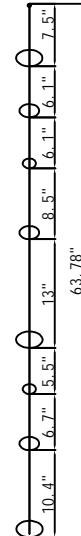

1. Turn breaker off for circuit on outlet where fixture is to be installed.
2. Remove X bracket from fixture and install to electrical box
3. Mark 4 holes on outer slots of bracket for hollow wall anchors
4. Remove X bracket from outlet
5. Drill 4 x 1/8" holes and insert hollow wall anchors
6. Reinstall X bracket to outlet and secure bracket to ceiling using 4 screws included into hollow wall anchors
7. Wire fixture to wires in outlet box. Green wire is for Ground.
8. Install fixture to bracket and tighten 4 nuts so that fixture meets the ceiling.
9. Install GU10 light bulb by inserting into socket and twist lock into place.
10. Install strings of glass onto pan. Suggested placement of glass strings are on directions by row.

**CRS39855PCA\*1PC**  
L: 63.39"

**CRS39855PCB\*1PC**  
L: 60.24"

**CRS39855PCC\*1PC**  
L: 61.42"

**CRS39855PCD\*2PCS**  
L: 59.84"

**CRS39855PCE\*2PCS**  
L: 61.02"

**CRS39855PCF\*2PCS**  
L: 63.78"

**CRS39855PCG\*2PCS**  
L: 59.84"

**CRS39855PCH\*1PC**  
L: 60.04"

**CRS39855PCI\*1PC**  
L: 63.78"

**CRS39855PCJ\*1PC**  
L: 59.84"

**CRS39855PCK\*1PC**  
L: 57.87"

**CRS39855PCL\*1PC**  
L: 63.39"

**CRS39855PCN\*2PCS**  
L: 63.78"

CRS39855PCM\*1PC  
L: 66.14"

CRS39855PCO\*2PCS  
L: 69.29"

CRS39855PCP\*2PCS  
L: 69.29"

CRS39855PCQ\*2PCS  
L: 68.11"

CRS39855PCR\*2PCS  
L: 69.29"

CRS39855PCS\*2PCS  
L: 64.57"

CRS39855PCT\*1PC  
L: 69.29"

CRS39855PCU\*1PC  
L: 69.29"