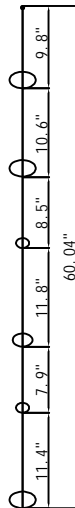

1. Turn breaker off for circuit on outlet where fixture is to be installed.
2. Remove X bracket from fixture and install to electrical box
3. Mark 4 holes on outer slots of bracket for hollow wall anchors
4. Remove X bracket from outlet
5. Drill 4 x 1/8" holes and insert hollow wall anchors
6. Reinstall X bracket to outlet and secure bracket to ceiling using 4 screws included into hollow wall anchors
7. Wire fixture to wires in outlet box. Green wire is for Ground.
8. Install fixture to bracket and tighten 4 nuts so that fixture meets the ceiling.
9. Install GU10 light bulb by inserting into socket and twist lock into place.
10. Install strings of glass onto pan. Suggested placement of glass strings are on directions by row.

**CRS39855PCA\*1PC**  
L: 63.39"

**CRS39855PCB\*1PC**  
L: 60.24"

**CRS39855PCC\*1PC**  
L: 61.42"

**CRS39855PCD\*2PCS**  
L: 59.84"

**CRS39855PCE\*2PCS**  
L: 61.02"

**CRS39855PCF\*2PCS**  
L: 63.78"

**CRS39855PCG\*2PCS**  
L: 59.84"

**CRS39855PCH\*1PC**  
L: 60.04"

**CRS39855PCI\*1PC**  
L: 63.78"

**CRS39855PCJ\*1PC**  
L: 59.84"

**CRS39855PCK\*1PC**  
L: 57.87"

**CRS39855PCL\*1PC**  
L: 63.39"

**CRS39855PCN\*2PCS**  
L: 63.78"

CRS39855PCM\*1PC  
L: 66.14"

CRS39855PCO\*2PCS  
L: 69.29"

CRS39855PCP\*2PCS  
L: 69.29"

CRS39855PCQ\*2PCS  
L: 68.11"

CRS39855PCR\*2PCS  
L: 69.29"

CRS39855PCS\*2PCS  
L: 64.57"

CRS39855PCT\*1PC  
L: 69.29"

CRS39855PCU\*1PC  
L: 69.29"