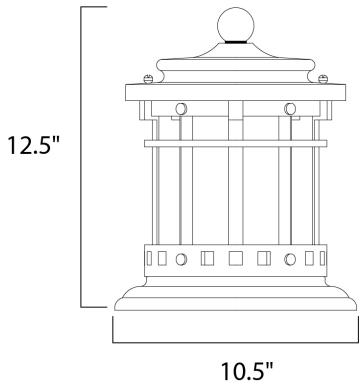

PRODUCT DESCRIPTION

MEASUREMENTS

DIMENSION : 10.5" W x 12.5" H
 HANGING WEIGHT : 5.28 lb

LAMPING

INPUT VOLTAGE : 120V
 LUMENS : 800 Rated (0 Del.)
 BULB : 1 x 9W LED (INCLUDED), 9W Total
 DIMMABLE : Dimmable
 CRI : 80+ CRI
 COLOR_TEMP : 3000K