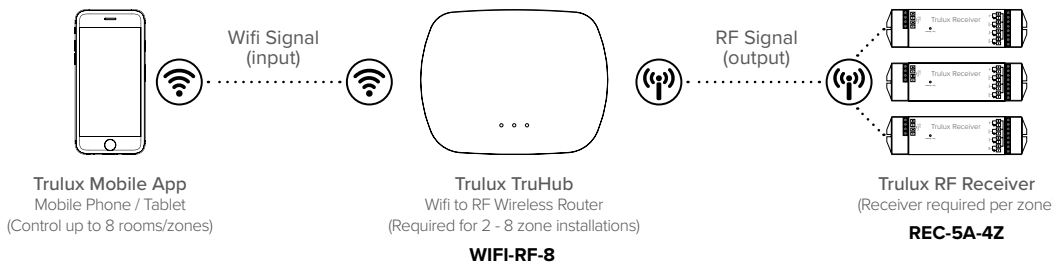

PROJECT: TYPE:

LOCATION: CAT:

Description

Connect multiple Trulux receivers via RF signal and integrate an existing WiFi network for ultimate lighting control. This control system is expandable up to 8 zones when using the Trulux Mobile App, allowing paired zones to perform seamlessly.

Features

- Converts WiFi signal to RF signal for 2-8 zones
- For use with the Trulux App
- Includes 5V DC wall power converter with 4ft cord and 6.5ft ethernet cable
- 802.11b/g/n wireless standard
- Requires Trulux RF receiver (REC-5A-4Z)

Mounting

Set upon table-top or wall-mount via screws

Applications

Converts WiFi signal to RF signal for 2-8 zones for Trulux tape light

Warranty

3 years

Technical Information

Voltage	5V DC Operation (Includes wall power converter)
Frequency	2.4G
Output	RF Signal
Rating	RoHS Compliant, dry location

Dimensions

3-11/32"L
(84.7mm)

Ordering Information

Trulux WiFi Hub

WiFi-RF-8 includes:

(1) Trulux WiFi Hub
(requires Trulux RF receiver REC-5A-4Z-WiFi)

Example Part # **WiFi-RF-8**